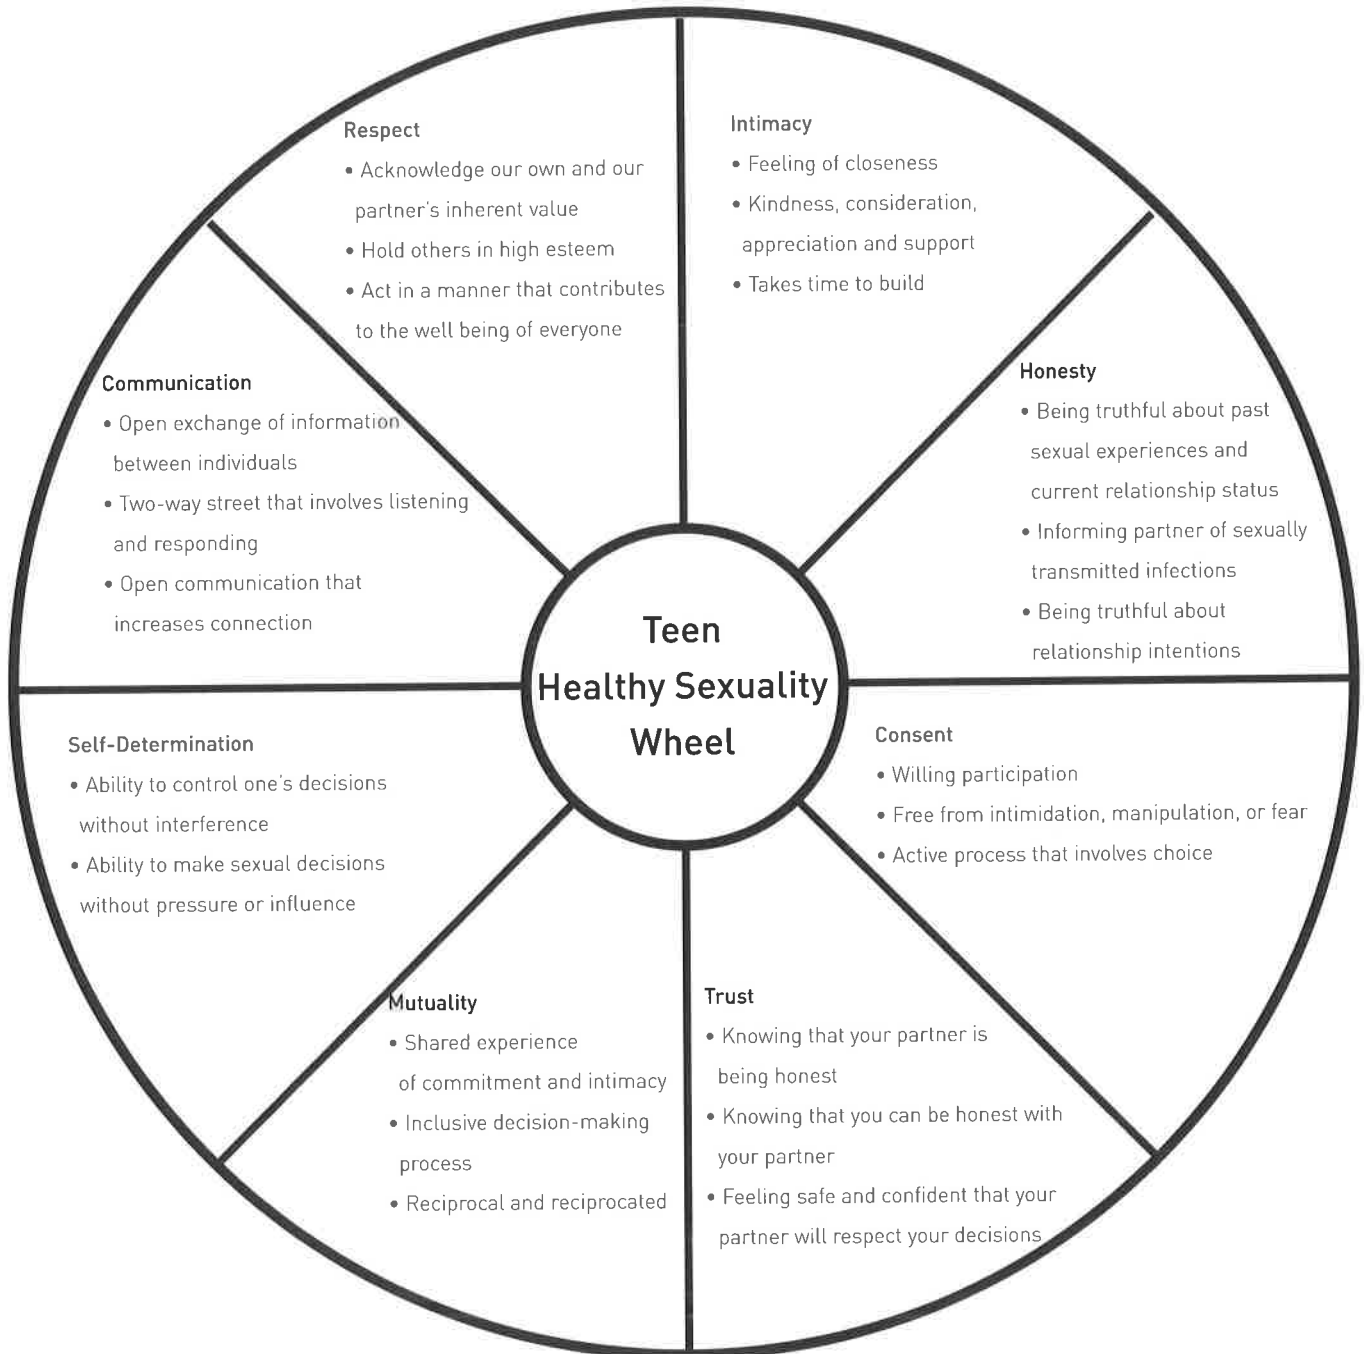

Teen Healthy Sexuality Wheel

Adapted from the Power and Control Wheel, developed at the Domestic Abuse Intervention Project in Duluth, Minnesota